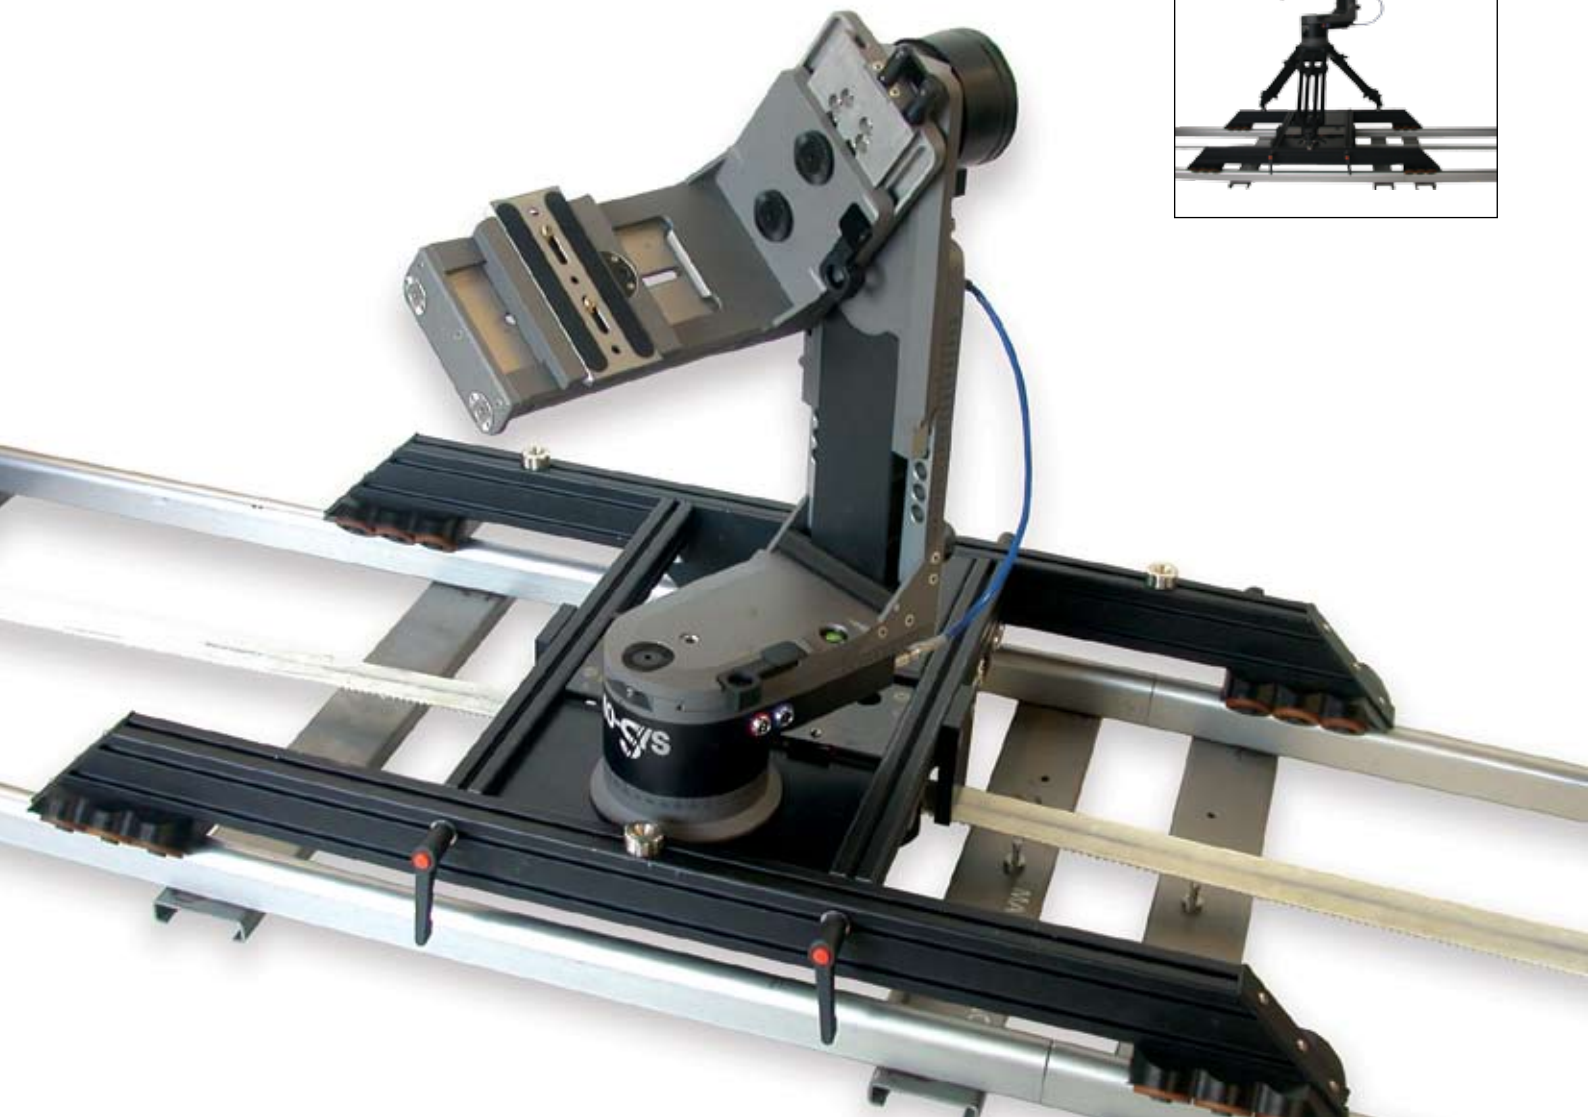

Motion Control System

The Mo-Sys Motion Control System offers extreme precision control and can be synchronised to most film and video cameras (including HD) enabling frame accurate repetition. The system is modular and offers a variety of configurations. It is battery powered and easily transportable.

- Easy-to-use interface
- Frame-accurate motion control tailored for film making
- Multiple axes recording - Pan, Tilt, Track, Focus, Iris and Zoom
- Moves save to a laptop for future use allowing for easy location change
- Stable memory even if power fails
- Only one Motion Control Operator required
- Easily transportable
- Use with standard dolly track
- Time lapse and animation modes
- Design or export moves to Maya™ and other 3D programs
- Training for an operator on long shoots available
- Camera crew contribute their usual roles duringz operation

Lens & Camera Control

Various Mounting Options

Mo-Sys Lambda Digital Remote Head

With powerful integrated motors and high-resolution digital encoders, the Mo-Sys Remote Head provides the instantaneous feel of direct drive and smooth operation.

- Precise, responsive, reliable and zero backlash
- Quick-and-easy 'plug-in and play' set-up
- Easy-to-follow touch screen control
- Carries up to 50kg of camera
- 360 degree tilt
- Unrivalled ease of adjustment
- No need for camera balancing
- Simple cabling using daisy chain bus
- Can be under-slung
- Move your lens closer to the floor than a geared head with add-on motors