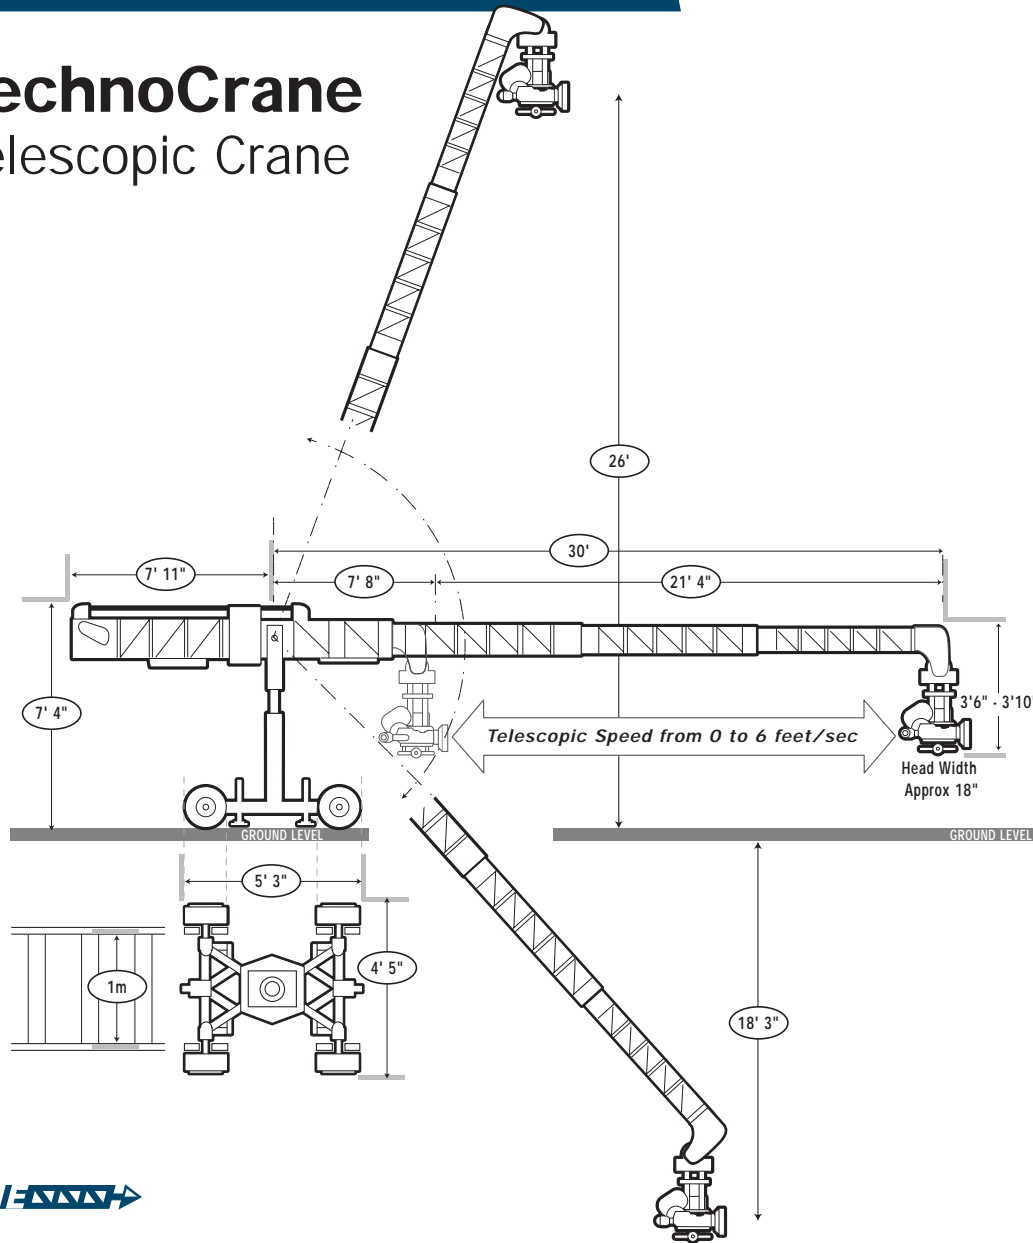

SuperTechnoCrane The 30' Telescopic Crane

SuperTechnoCrane Specifications

Max "All Up" Weight:	3,300 lbs
Max Payload :	165 lbs (head and camera)
Power Supply:	230V AC
Power Consumption:	13 Amps Max

Specifications may change at any time.
Please contact us direct if your requirements are critical.

Measurements Intended as Guideline Only

Third Party Equipment

The Super TechnoCrane accepts most third party remote heads and it can be mounted on large platform cranes.

Optional & Custom Accessories

Special applications can be achieved with a range of existing optional accessories, or TechnoVision can design & build a custom solution.